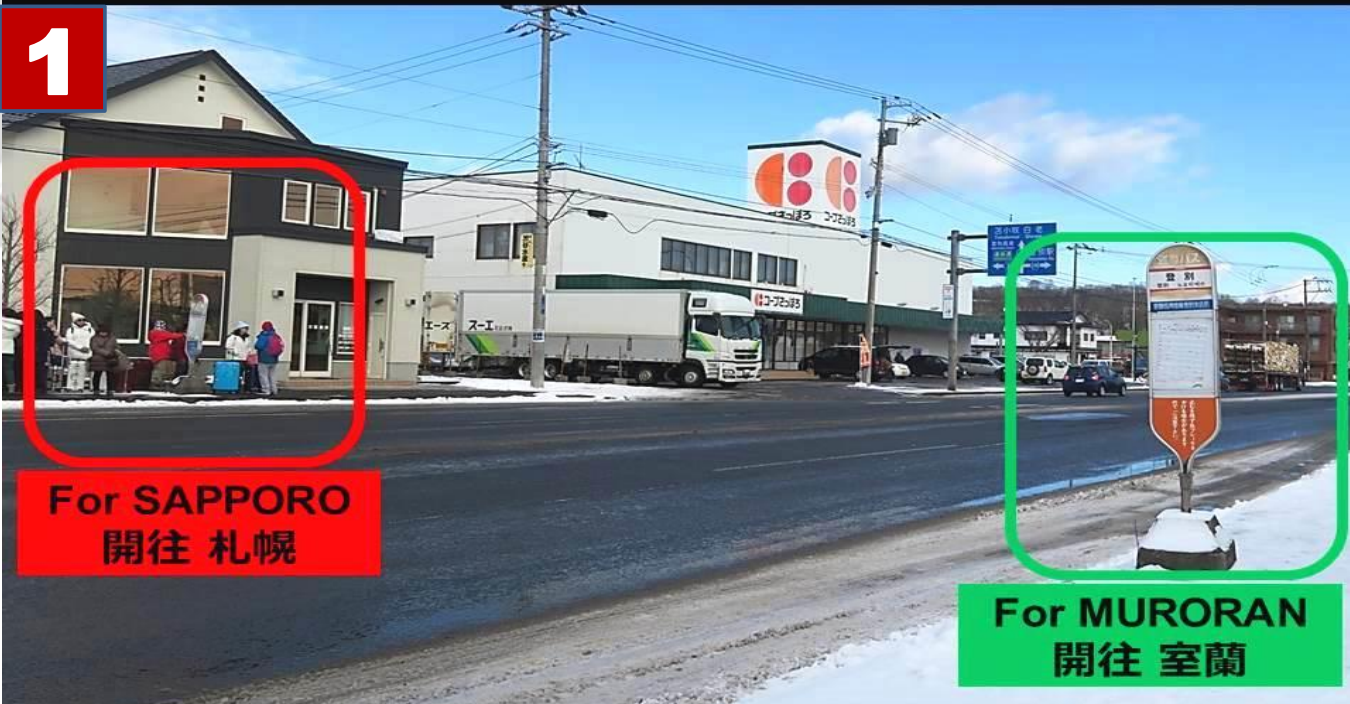

華文 <https://www.facebook.com/groups/hokkaidox.buspass/>

TRANSFER INFO / 轉車消息

BUS STOP : NOBORIBETSU (Highway Bus / Muroran Express)
巴士站 : 登別 (高速 室蘭號)

BOOK NOW / 現在預訂
HOKKAIDO INTER CITY BUS PASS

<http://www.hokkaidox.com/en/hokkaido-bus-pass/>